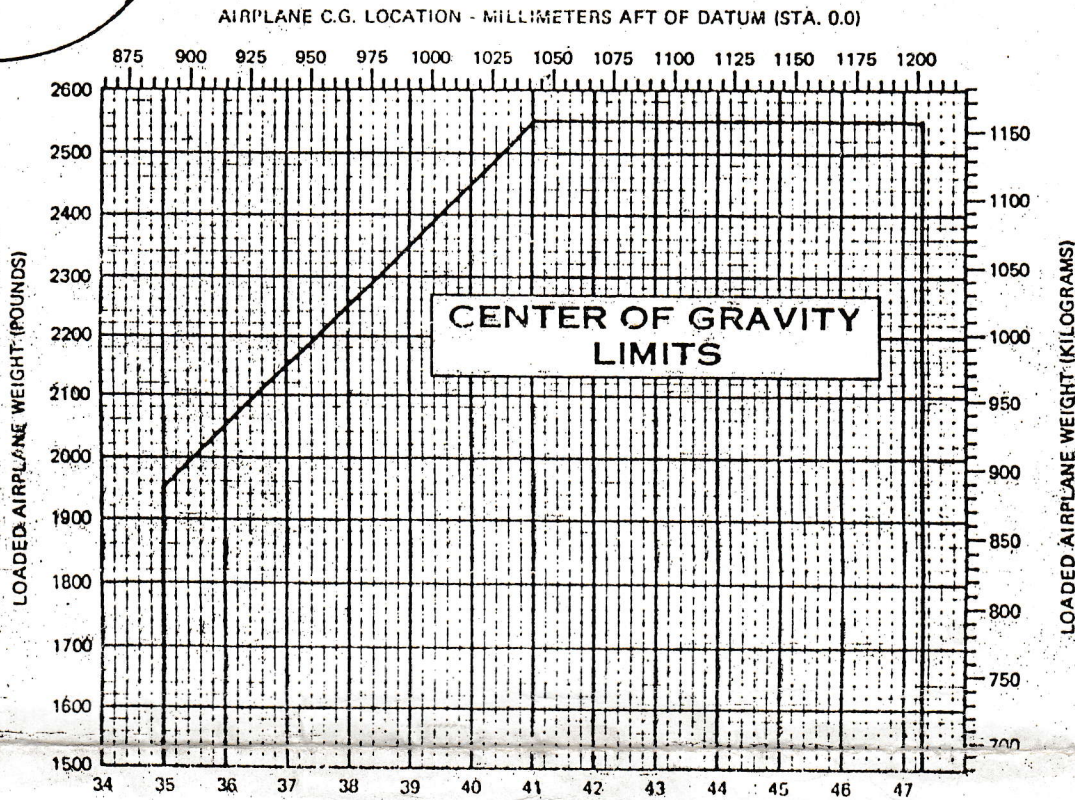

PENN YAN AERO SERVICE, INC.

2499 BATH ROAD
 AIRPORT
 PENN YAN, N.Y. 14527-9599

180 H.P. SUPERHAWK

(315) 536-2333

WEIGHT & BALANCE
 EQUIPMENT LIST

MODEL 172 N & P

AIRPLANE C.G. LOCATION - INCHES AFT OF DATUM (STA. 0.0)

Center of Gravity Limits

LOADED AIRPLANE MOMENT/1000 (KILOGRAM-MILLIMETERS)

LOADED AIRPLANE MOMENT/1000 (POUND-INCHES)

FAA APPROVED
 DATED:

JUN 11 1985