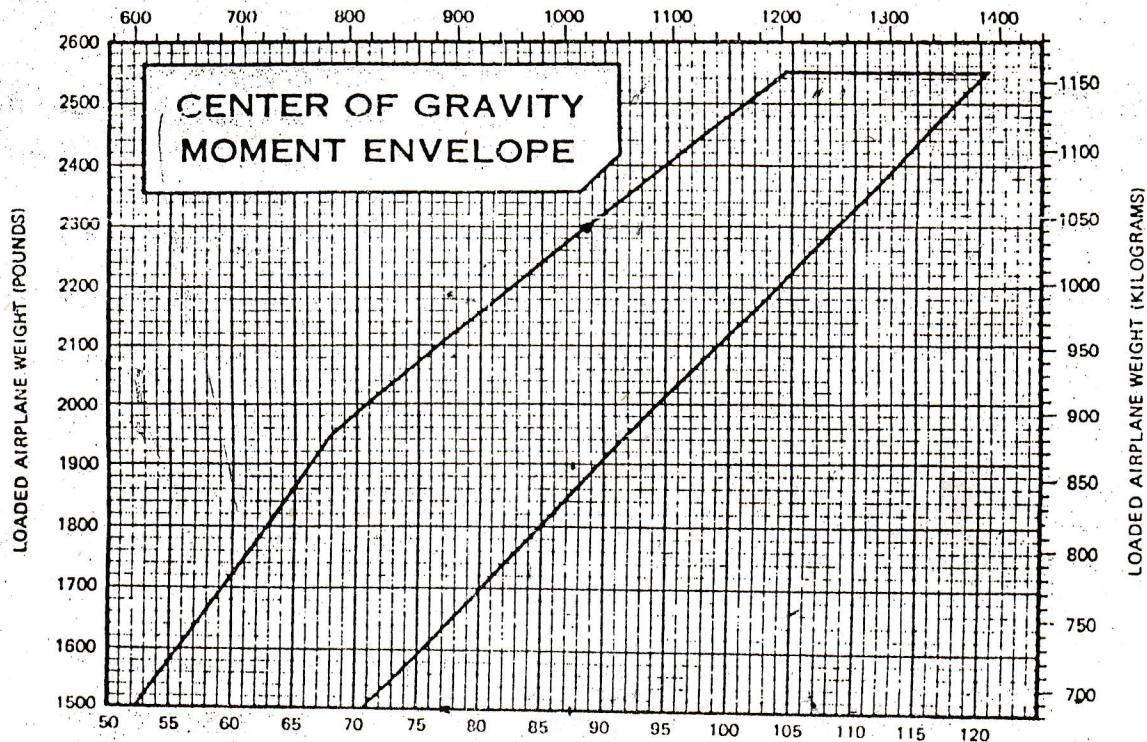

Center of Gravity Limits

LOADED AIRPLANE MOMENT/1000 (KILOGRAM-MILLIMETERS)

LOADED AIRPLANE MOMENT/1000 (POUND-INCHES)

FAA APPROVED
 DATED:

JUN 11 1985